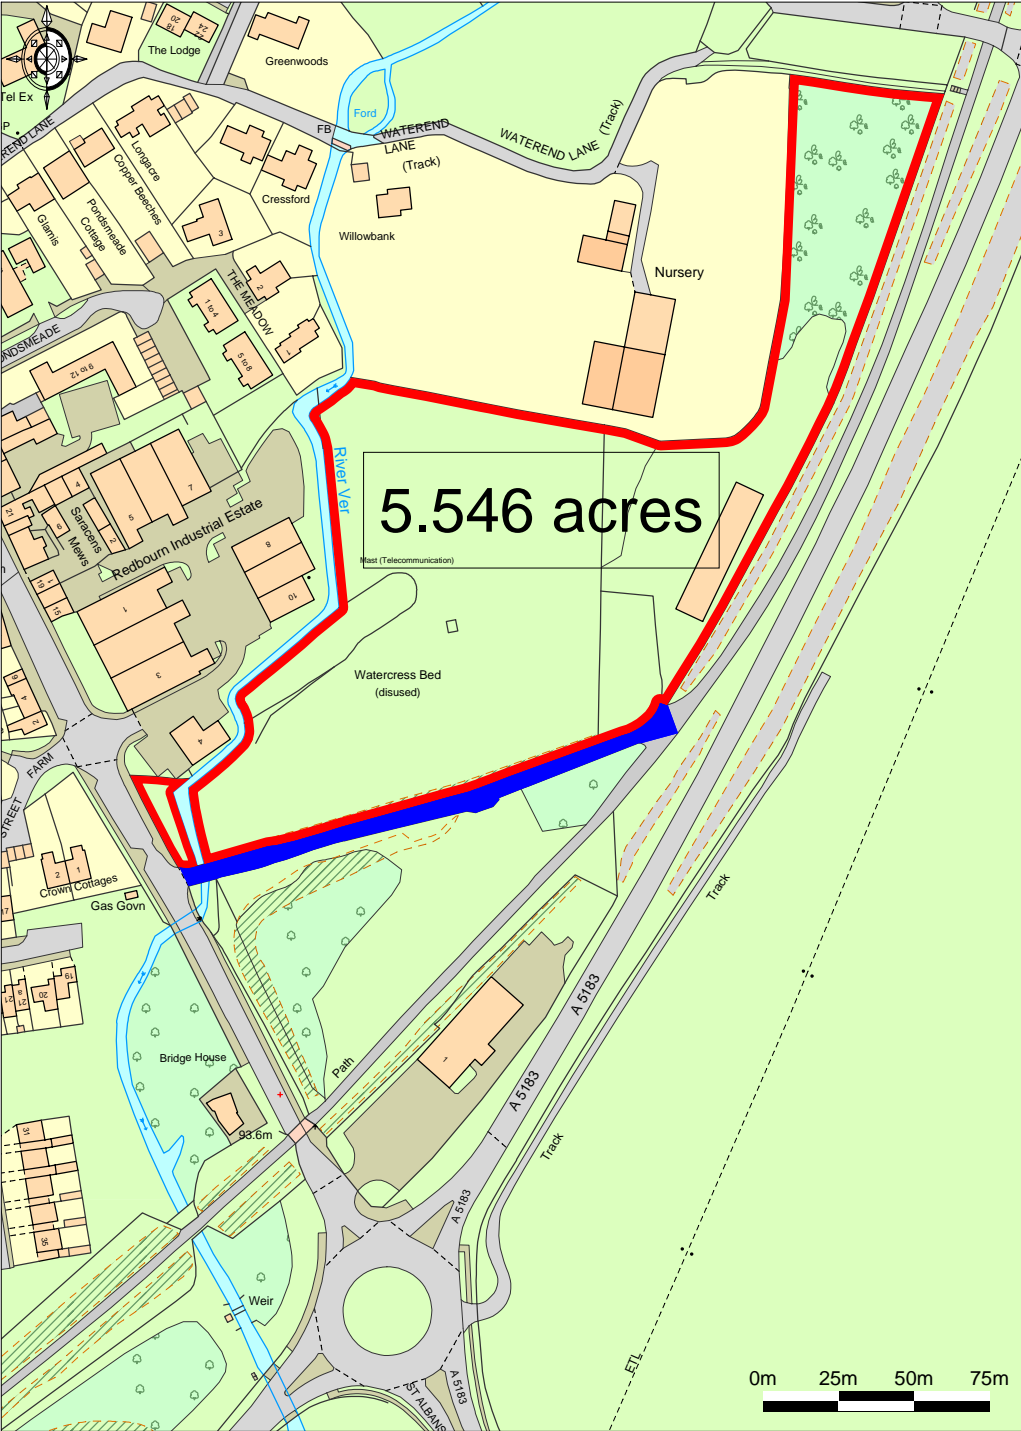

Land at Old Station Yard, Redbourn.

Enabled by Ordnance Survey

© Crown Copyright 2009. All rights reserved. Licence number 100020449. Plotted Scale - 1:2500